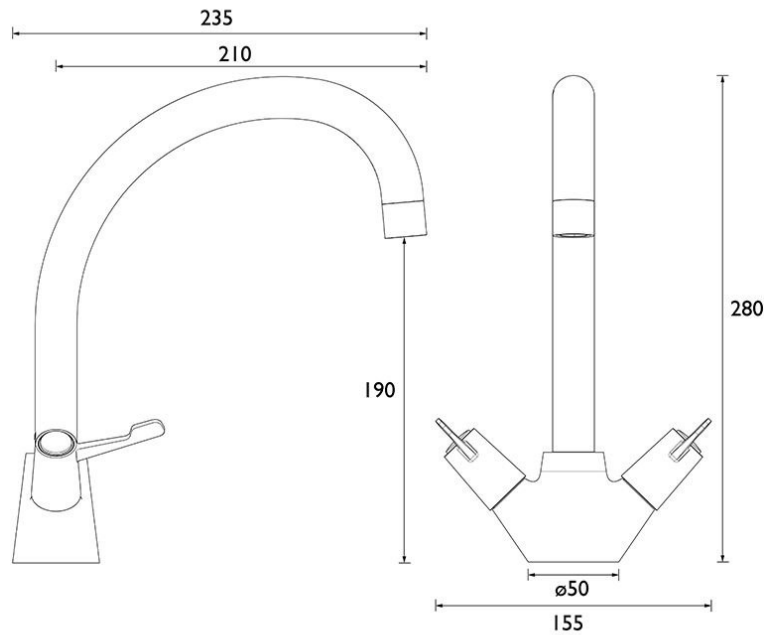

## Lever Operated Monobloc Mixer

Product Code: 2LMMT

### Two Lever Monobloc Mixer Taps

Product Code: 2LMMT

- Chrome plated lever monobloc mixer tap.
- Dual flow with separate hot and cold.
- Swivel spout.
- 3" (77mm) chrome plated metal levers.
- Chrome plated brass body.
- Quarter turn ceramic disc valves.
- Copper tails.
- Metal back nut.
- WRAS approved.
- 1 years manufacturers warranty against defects.
- 35mm tap hole required.

### Delivery

- Usually 1 to 2 working days.

\*\*All pictures shown are for illustration purpose only and may be subject to change without notice. Actual product may vary due to product enhancement.  
All dimensions shown are for guidance only and may be subject to change or alteration without notice. All items manufactured or purchased separately from a third party to fit our products should be checked against the actual dimensions of the physical product before purchase. We will not be liable for third party costs and consequential loss associated with the items not fitting third party components.\*\*