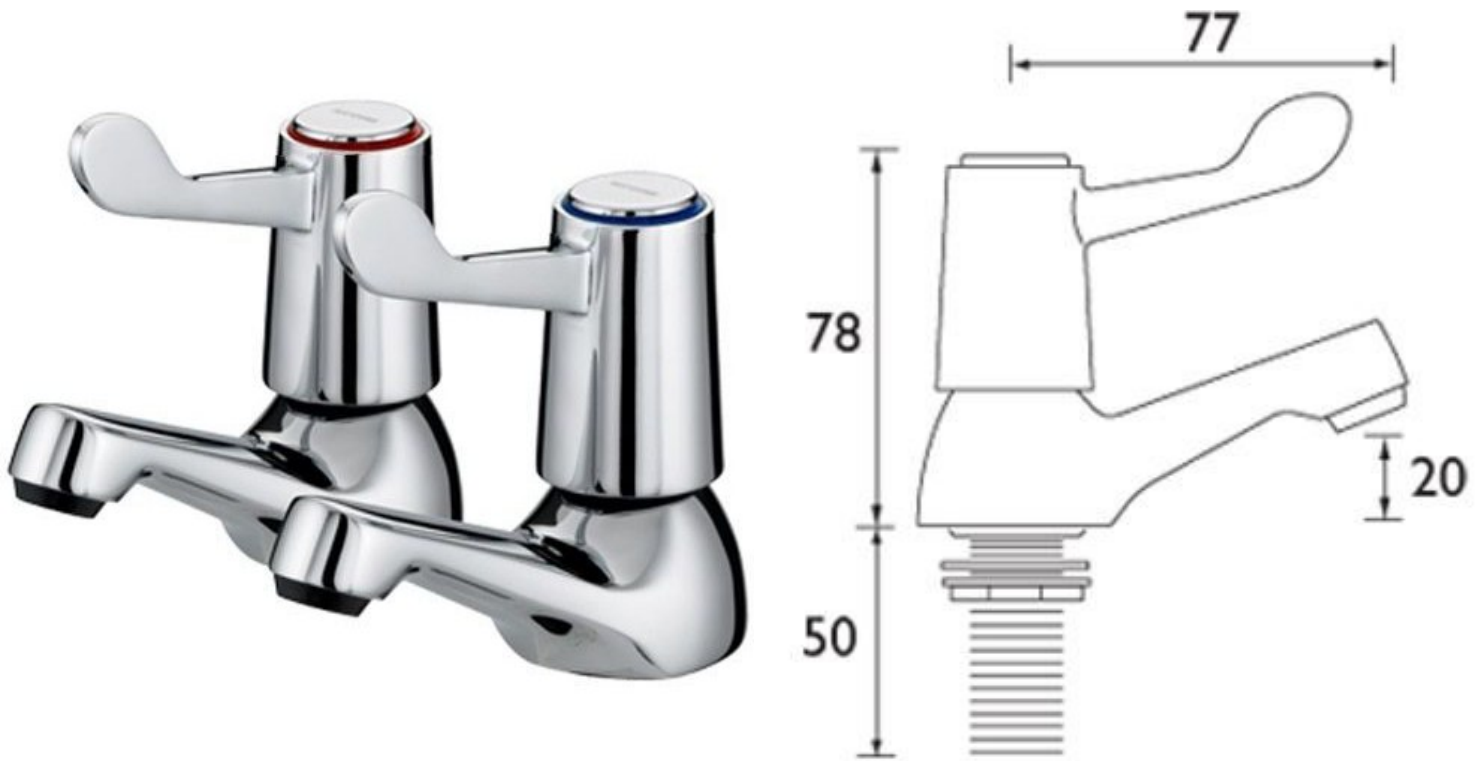

## Lever Operated Basin Taps

Product Code: LTAP

### Lever Operated Wash Basin Taps

Product Code: LTAP

- Chrome plated lever basin taps.
- Supplied in pairs.
- 3" (77mm) chrome plated metal levers.
- Chrome plated brass body.
- Quarter turn ceramic disc valves.
- 1/2" valve and inlet.
- Metal back nuts.
- WRAS approved.
- 1 years manufacturers warranty against defects.
- Also available with 6" (152mm) metal levers.
- 22mm tap holes required.