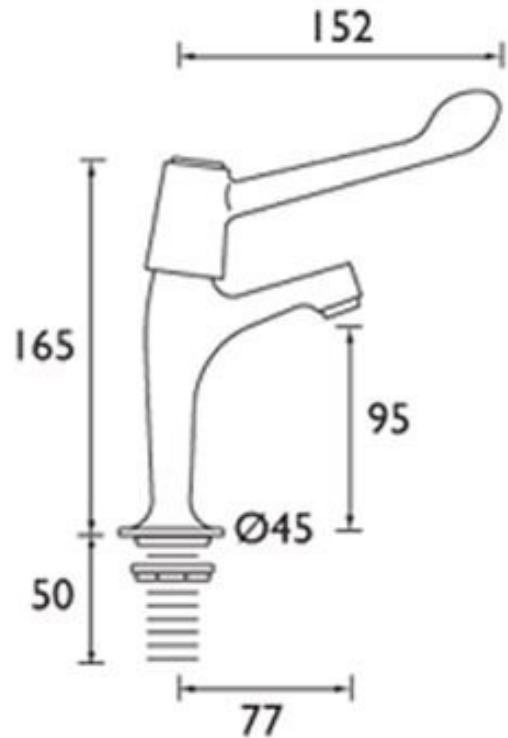

6 inch Lever Operated Sink Taps

Product Code: LSTAP6

6 Inch Lever Operated Wash Basin Taps

Product Code: LTAP6

- Chrome plated lever basin taps with 6 inch operating lever.
- Supplied in pairs.
- 6" (152mm) chrome plated metal levers.
- Chrome plated brass body.
- Quarter turn ceramic disc valves.
- 1/2" valve and inlet.
- Metal back nuts.
- WRAS approved.
- 1 years manufacturers warranty against defects.
- Also available with 3" (72mm) metal levers.
- 22mm tap holes required.

Delivery

- Usually 1 to 2 working days.

All pictures shown are for illustration purpose only and may be subject to change without notice. Actual product may vary due to product enhancement. All dimensions shown are for guidance only and may be subject to change or alteration without notice. All items manufactured or purchased separately from a third party to fit our products should be checked against the actual dimensions of the physical product before purchase. We will not be liable for third party costs and consequential loss associated with the items not fitting third party components.